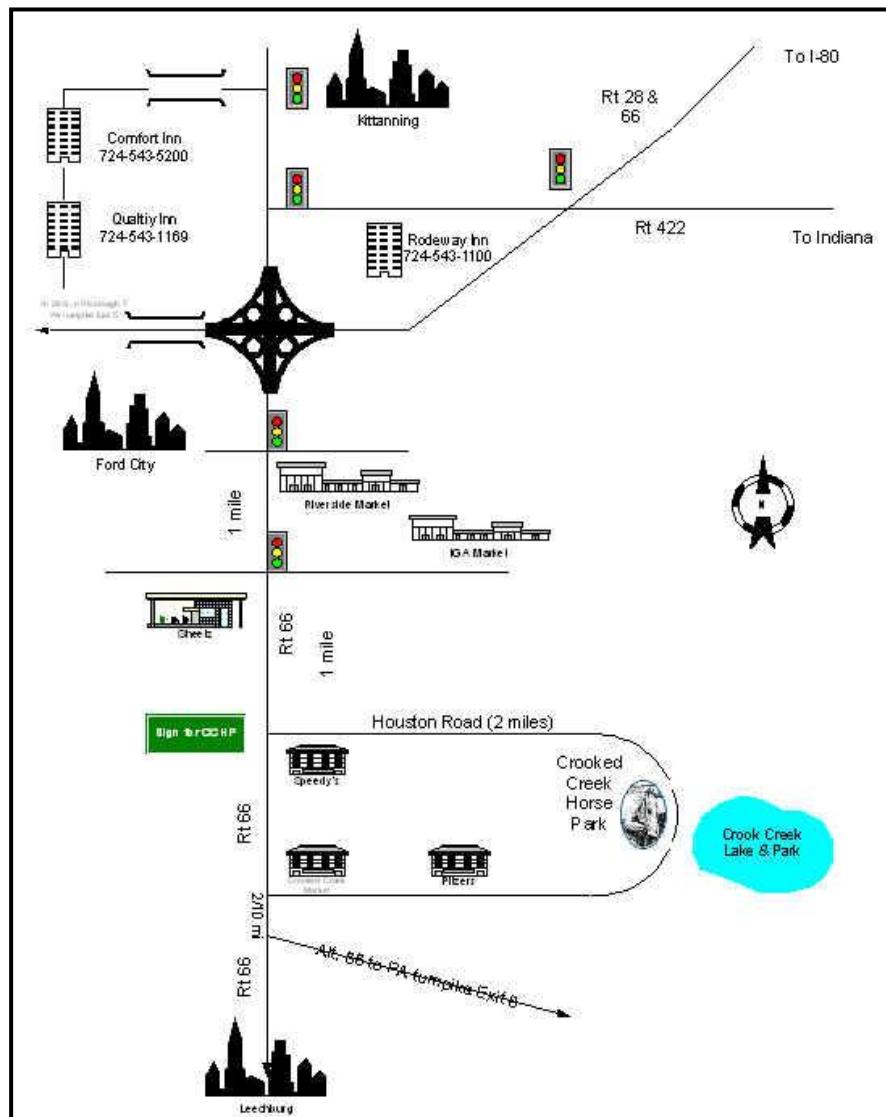

## Directions

**FROM PA TURNPIKE - EXIT 5** – At Allegheny Valley exit take 28N for 30 miles towards Kittanning. Watch for Ford City, Rte. 28N, 422E and Rte. 66 signs. After crossing the Allegheny River, exit to the right off bridge on 66S to Ford City. Watch signs carefully as 28 and 422 go straight ahead. FOLLOW MAP - at this point you are about 4.6 miles from the horse park.

**FROM PA TURNPIKE – EXIT 8** – At New Stanton take Toll Road 66N for 14 miles. Toll Road ends at Delmont. Continue on 66N for 12 miles thru Apollo and North Apollo. At stop light in N. Vandergrift turn right on ALT 66. Follow Alt 66 about 10 miles back to 66. FOLLOW MAP – at this point you are about 2 miles from the horse park.

**FROM I-80 EXIT 10 TRAVELING EAST** – Rte 66S for 12 miles to New Bethlehem. Rte 66 and 28S for 20 miles towards Kittanning. Exit towards Ford City before crossing river. FOLLOW MAP - at this point you are about 5 miles from the horse park.

**FROM I-80 EXIT 13 TRAVELING WEST** – Rte 28S for 40 miles towards Kittanning. Exit towards Ford City before crossing river. FOLLOW MAP - at this point you are about 5 miles from the horse park.

**FROM I-79 EXIT 29** – Rte 422E for 34 miles towards Kittanning. After crossing the Allegheny River, exit to the right off the bridge on 66S to Ford City. Watch signs carefully as 28 and 422 go straight ahead. FOLLOW MAP - at this point you are about 4.6 miles from the horse park.